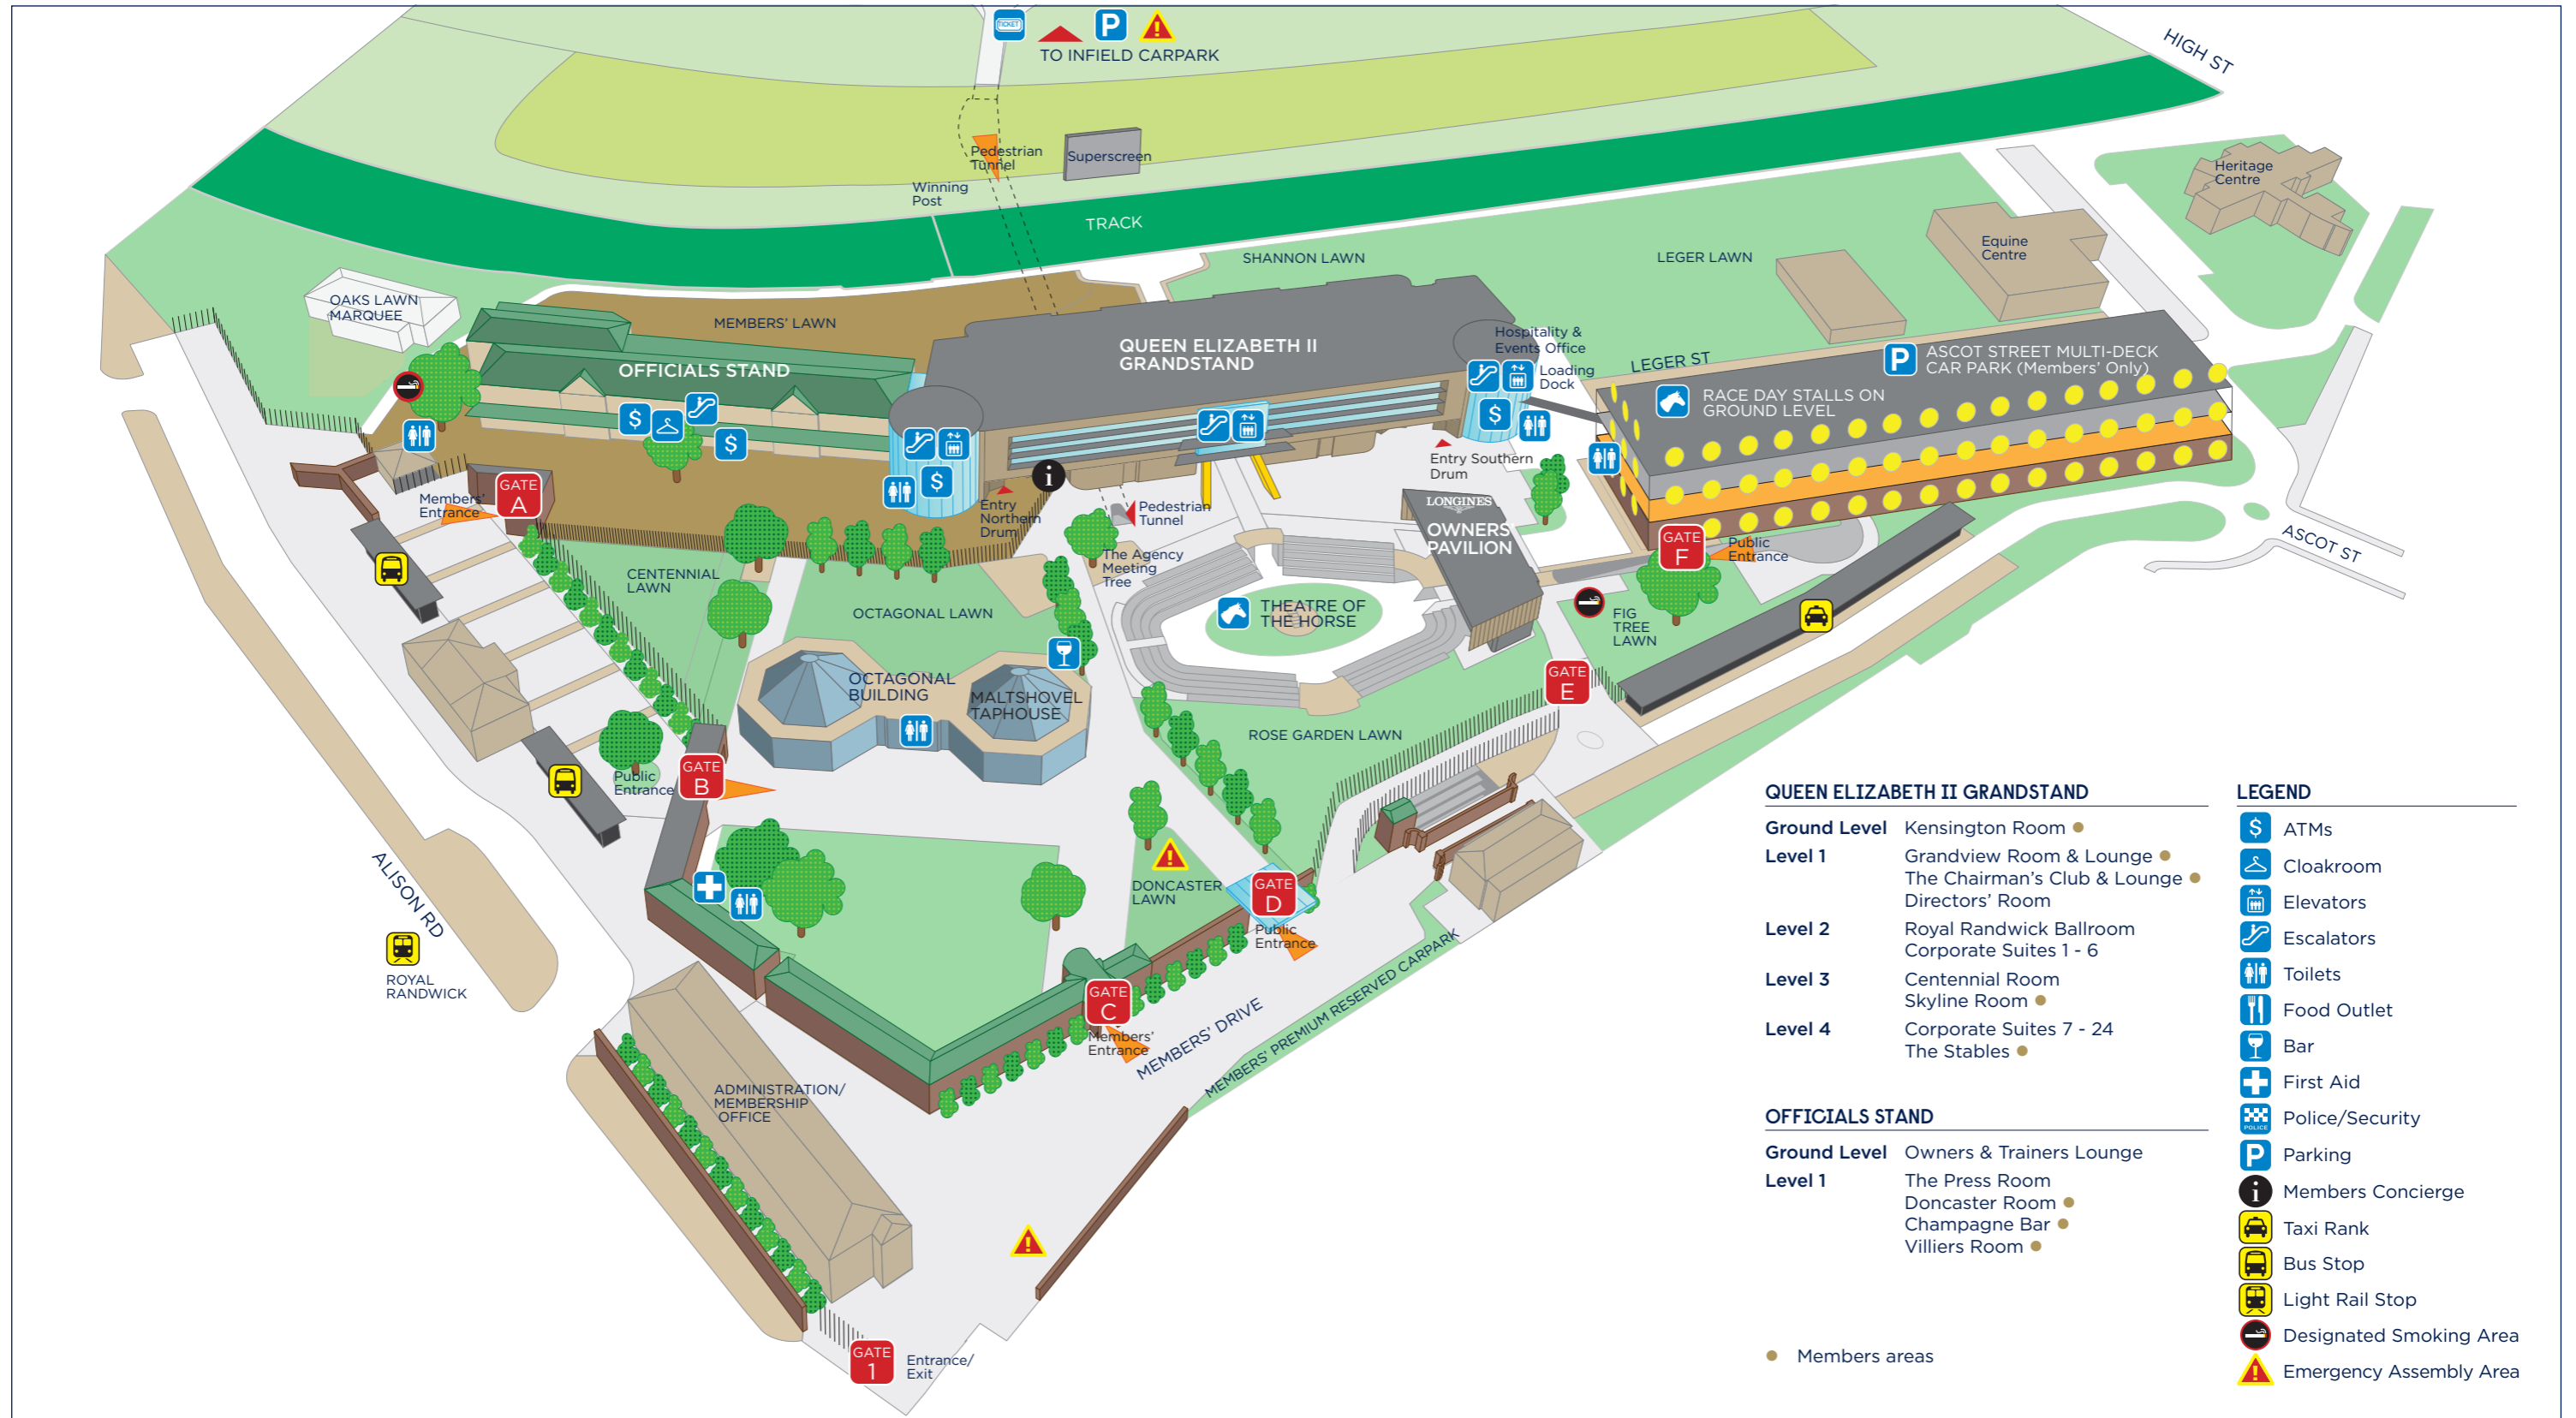

# ROYAL RANDWICK PRECINCT MAP

### QUEEN ELIZABETH II GRANDSTAND

- Ground Level** Kensington Room ●
- Level 1** Grandview Room & Lounge ●  
The Chairman's Club & Lounge ●  
Directors' Room
- Level 2** Royal Randwick Ballroom  
Corporate Suites 1 - 6
- Level 3** Centennial Room  
Skyline Room ●
- Level 4** Corporate Suites 7 - 24  
The Stables ●

### OFFICIALS STAND

- Ground Level** Owners & Trainers Lounge
- Level 1** The Press Room  
Doncaster Room ●  
Champagne Bar ●  
Villiers Room ●

● Members areas

### LEGEND

- ATMs
- Cloakroom
- Elevators
- Escalators
- Toilets
- Food Outlet
- Bar
- First Aid
- Police/Security
- Parking
- Members Concierge
- Taxi Rank
- Bus Stop
- Light Rail Stop
- Designated Smoking Area
- Emergency Assembly Area