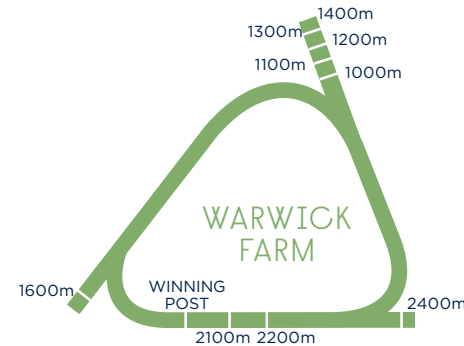

RACECOURSE MAPS

@atc_races
@RoyalRandwick
@RosehillGardens
@atc_races
@WarwickFarm
@CanterburyRaces

Australian Turf Club®
P 1300 729 668 | australianturfclub.com.au