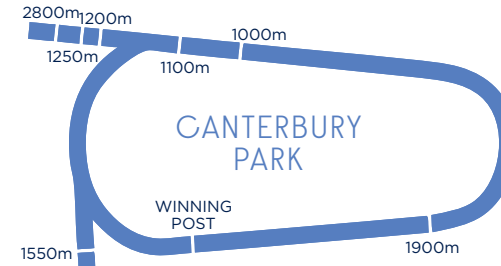

RACECOURSE MAPS

@atc_races
@RoyalRandwick
@RosehillGardens
@atc_races
@WarwickFarm
@CanterburyRaces

Australian Turf Club®
P 1300 729 668 | australianturfclub.com.au