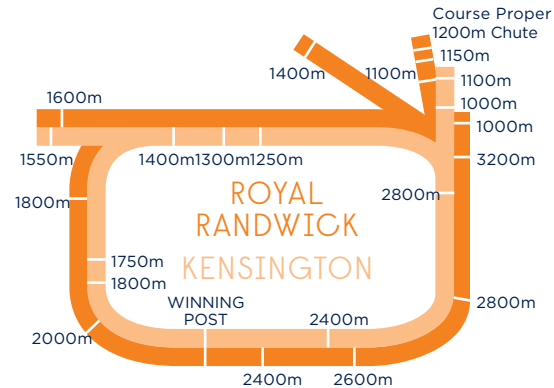

RACECOURSE MAPS

@atc_races
@RoyalRandwick
@RosehillGardens
@atc_races
@WarwickFarm
@CanterburyRaces

Australian Turf Club®
P 1300 729 668 | australianturfclub.com.au