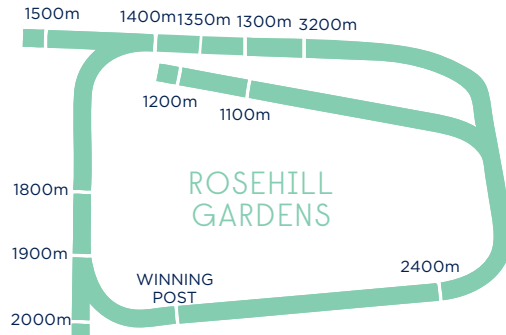

RACECOURSE MAPS

@atc_races
@RoyalRandwick
@RosehillGardens
@atc_races
@WarwickFarm
@CanterburyRaces

Australian Turf Club®
P 1300 729 668 | australianturfclub.com.au