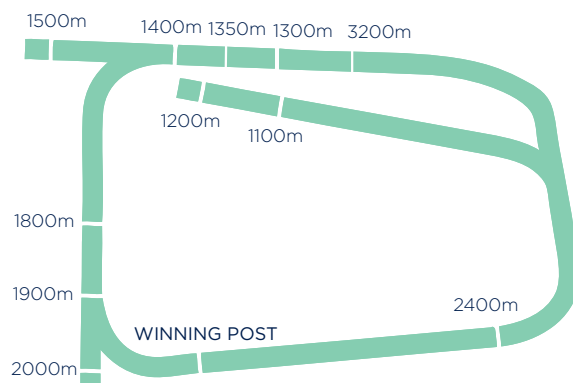

ROYAL RANDWICK

COURSE PROPER

Fully Grassed

Circumference - 2224m

Length of straight - 410m

Width of straight at winning post - 28m

KENSINGTON TRACK

Fully Grassed

Inside track (metal & ashes) - 1081m x 11m

ROSEHILL GARDENS

COURSE PROPER

Fully Grassed

Circumference - 2048m

Length of straight - 408m

Width of straight at winning post - 27m

TRAINING TRACKS

Inside grass - 1538m x 27m

Pro-Ride - 1700m x 6m

Sand (fast & slow) - 1712m x 6m

WARWICK FARM

COURSE PROPER

Fully Grassed

Circumference - 1937m

Length of straight - 326m

Width of straight at winning post - 23m

TRAINING TRACKS

A (grass) - 1823m x 20m

Synthetic track - 1800m x 14m

Sand track (slow) - 1440m x 10m

Sand track - 1440m x 6.5m

CANTERBURY PARK

COURSE PROPER