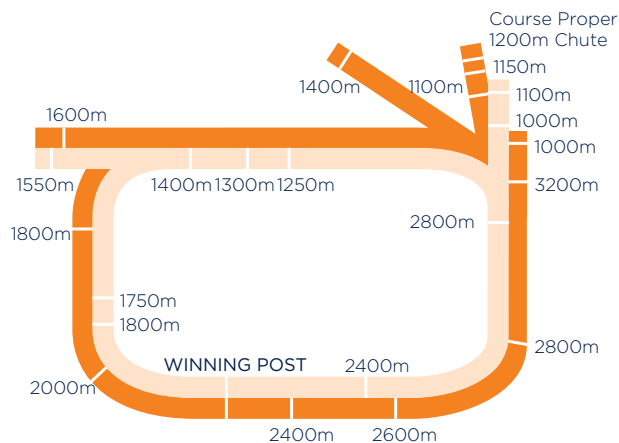

Circumference - 2100m

Length of straight - 401m

Width of straight at winning post - 18m

TRAINING TRACKS

B (grass) - 1501m x 20m

Steeple track (grass) - 1800m x 19m

Polytrack - 1942m x 13m

Sand track - 1440m x 6.5m

Inside track (metal & ashes) - 1081m x 11m

ROSEHILL GARDENS

COURSE PROPER

Fully Grassed

Circumference - 2048m

Length of straight - 408m

Width of straight at winning post - 27m

TRAINING TRACKS

Inside grass - 1538m x 27m

Pro-Ride - 1700m x 6m

Sand (fast & slow) - 1712m x 6m

WARWICK FARM

COURSE PROPER

Fully Grassed

Circumference - 1937m

Length of straight - 326m

Width of straight at winning post - 23m

TRAINING TRACKS

A (grass) - 1823m x 20m

Synthetic track - 1800m x 14m

Sand track (slow) - 1440m x 10m

Sand track - 1440m x 6.5m

CANTERBURY PARK

COURSE PROPER