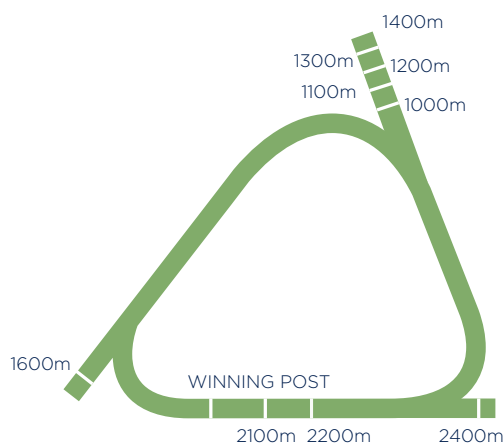

Inside track (metal & ashes) - 1081m x 11m

ROSEHILL GARDENS

COURSE PROPER

Fully Grassed

Circumference - 2048m

Length of straight - 408m

Width of straight at winning post - 27m

TRAINING TRACKS

Inside grass - 1538m x 27m

Pro-Ride - 1700m x 6m

Sand (fast & slow) - 1712m x 6m

WARWICK FARM

COURSE PROPER

Fully Grassed

Circumference - 1937m

Length of straight - 326m

Width of straight at winning post - 23m

TRAINING TRACKS

A (grass) - 1823m x 20m

Synthetic track - 1800m x 14m

Sand track (slow) - 1440m x 10m

Sand track - 1440m x 6.5m

CANTERBURY PARK

COURSE PROPER

Fully Grassed

Circumference - 1567m

Length of straight - 308m

Width of straight at winning post - 24m

TRAINING TRACKS

PolyTrack - 1280m x 5m